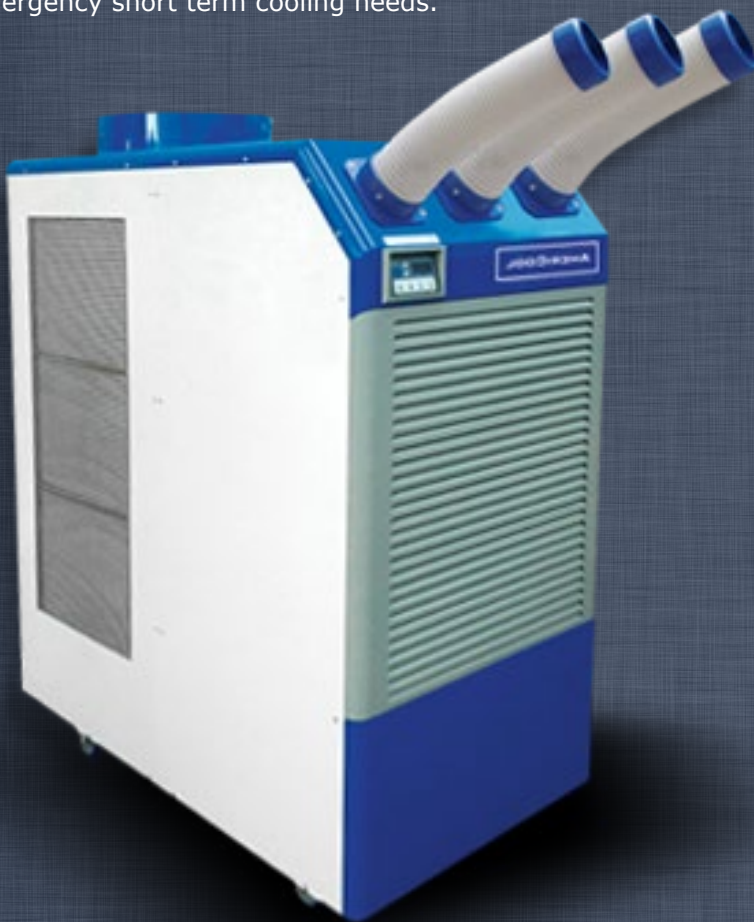

AmeriCool portable air conditioners are designed for even the harshest environments, though they are ideal for a multitude of different situations. AmeriCool's air conditioners all feature spot cooling and room cooling thermostat settings to allow the unit to work at its best in any situation. These versatile portable cooling systems are ideal for a host of applications including computer rooms, hospitals, process cooling, multi-workstation cooling, special events, and even emergency short term cooling needs.

PRODUCT FEATURES

- Equipped with an automatic restart function, allowing self-restart in case of power outages
- Portable air conditioning units work with a standard outlet permitting an easy and effective start up.
- Portable air conditioner systems work well with generators as well, to provide a solution for virtually any situation.

PRODUCT SPECIFICATIONS

PERFORMANCE DATA

Nominal Size Rating	92,000 BTU
Condenser Air Flow	4,250 CFM
Evaporator Air Flow	2,890 CFM
Refrigerant Type	R410a
Operating Conditions	64°F - 113°F

ELECTRICAL

Requirements	460V
FLA	17.2 Amps
Fuse Size	30 Amp
Nema Plug	Hardwired

MAX. DUCT LENGTH

Cold Air Supply	60 ft.
Hot Air Discharge	100 ft.

DUCT CONNECTION

Hot Air Discharge	20 in.
Drain Type	Auto pump

DIMENSIONS

Width×Length×Height	28.9×51.5×59.8 in.
Weight	761 lbs.

AMERICOOOLLLC.COM